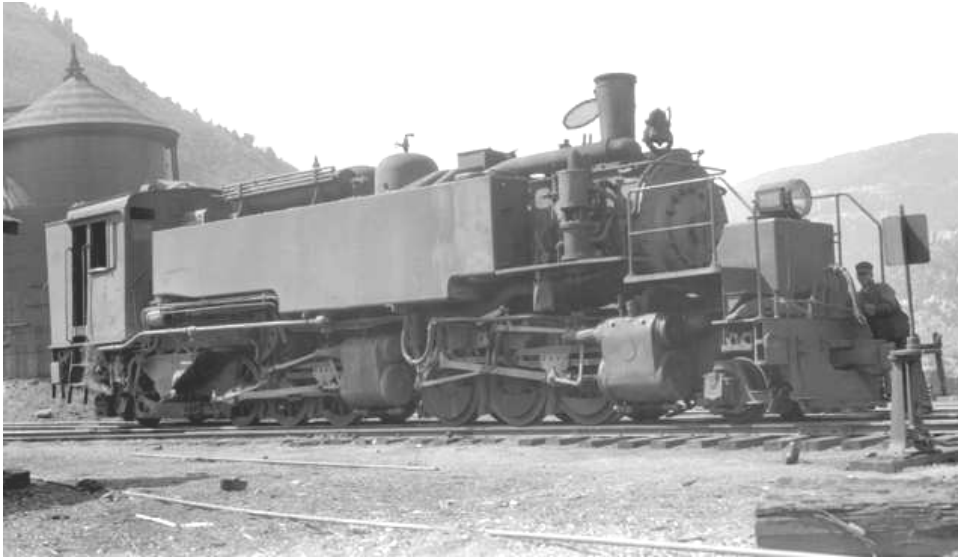

Unitah/Sumtper Valley 2-6-6-2 in HOn3, On3 On30

HOn3	On3	On30	Description
tba	DC 1143-1	DC 1153-1	Unitah 2-6-6-2 Dark green # 50
tba	DC 1143-2	DC 1153-2	Same, dark green no lettering
tba	DC 1145-1	DC 1155-1	Unitah 2-6-6-2 Dark green # 51
tba	DC 1145-2	DC 1155-2	Same, dark green no lettering
tba	DC1147-1	DC1157-1	Sumpter Valley, black & graphite no tender # 250
tba	DC 1147-2	DC 1157-2	Same no lettering, black & graphite, no tender # 250
tba	DC 1149-1	DC1159-1	Sumpter Valley, black & graphite no tender # 251
tba	DC 1149-2	DC 1159-2	Same no lettering, black & graphite, no tender # 251
tba	DC 1151-1	DC 1161-1	Sumpter Valley, black & graphite with tender # 250
tba	Dc 1151-2	DC 1161-2	Sumpter Valley, black & graphite, with tender # 250

Preise: siehe extra Preisliste

Erscheinungsdatum On3/On30 vsl. Mai 2010

Vorbestellungen On3/On30 bis Dez 2009

Erscheinungsdatum HOn3 vsl.

Vorbestellungen HOn3 bis