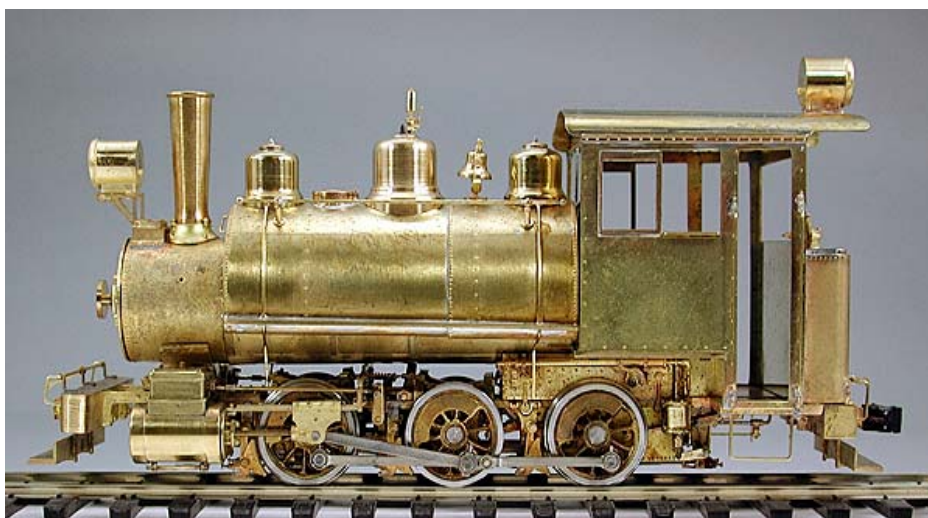

Stoner Creek Miniatures

www.Stonercreek.de/info@Stonercreek.de

Paul-Lincke-Weg 2, 61267 Neu Anspach

06081 960460