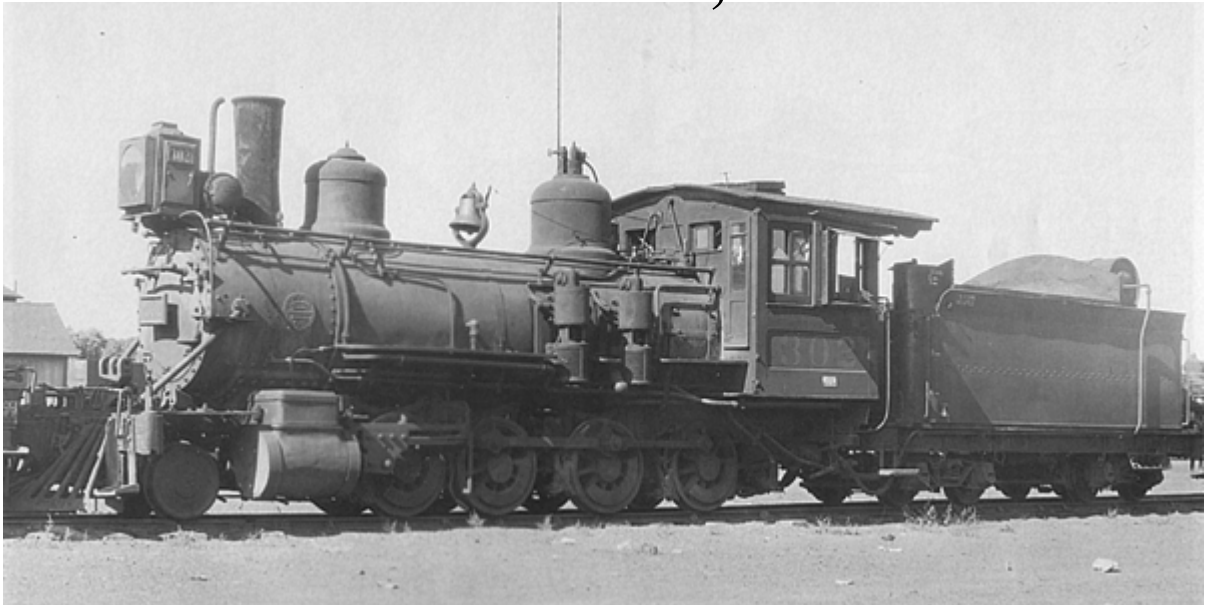

Erscheinungsdatum vsl. Sept 2008
Vorbestellungen bis Febr 2008

Stoner Creek Miniatures

www.Stonercreek.de/info@Stonercreek.de

Paul-Lincke-Weg 2, 61267 Neu Anspach

06081 960460

D&RGW C 17 in HOn3; On3 On30

HOn3	On3	On30	Description
DC 1074-1	DC1133-1 .	DC1137-1	D&RGW 2-8-0 C-17, painted 1930s era, black and graphite, D&RGW Herald #300.
DC 1074 -2	DC1133-2	DC1137-2	Same, painted #301.
DC 1074 -3	DC1133-3	DC1137-3	Same, painted #302.
DC 1074 -4	DC1133-4 .	DC1137-4	Same, painted #303.
DC 1074 -5	DC1133-5 .	DC1137-5	Same, painted #304.
DC 1074 -6	DC1133-6	DC1137-6	Same, painted black and graphite no lettering.
DC 1076 -1	DC1135-1	DC1139-1	RGS 2-8-0 C-17, painted black and graphite, Sunrise herald on tender, RGS #42.